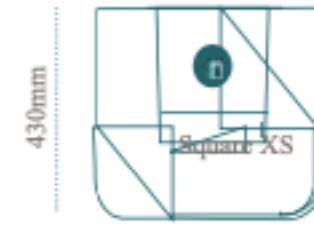

Aarde

750mm

AAR10S

All Stone

weight: 110kg (243lb)

inch: 30" x 30" x 43"

750mm

AAR06S

All Stone

weight: 90kg (198lb)

inch: 30" x 30" x 27"

430mm

AAR08S

All Stone

weight: 45kg (99lb)

inch: 17" x 17" x 32"

Liner Size D

430mm

AAR04S

All Stone

weight: 30kg (66lb)

inch: 17" x 17" x 16"

Liner Size D

AAR07S

All Stone

weight: 115kg (254lb)

inch: 55" x 22" x 27"

x4 Liners Sizes C

1400mm

side angle

560mm