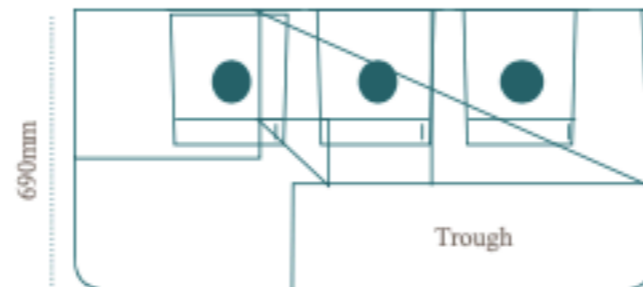

Liner Size D

430mm

AAR04S

All Stone

weight: 30kg (66lb)

inch: 17" x 17" x 16"

Liner Size D

AAR07S

All Stone

weight: 115kg (254lb)

inch: 55" x 22" x 27"

x4 Liners Sizes C

1400mm

side angle

560mm