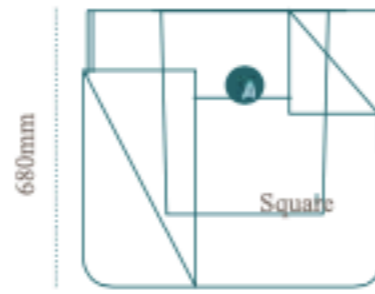

Aarde

750mm

AAR10S

All Stone

weight: 110kg (243lb)

inch: 30" x 30" x 43"

750mm

AAR06S

All Stone

weight: 90kg (198lb)

inch: 30" x 30" x 27"

430mm

AAR08S

All Stone

weight: 45kg (99lb)

inch: 17" x 17" x 32"

Liner Size D

430mm

AAR04S

All Stone

weight: 30kg (66lb)

inch: 17" x 17" x 16"

Liner Size D

AAR07S

All Stone

weight: 115kg (254lb)

inch: 55" x 22" x 27"

x4 Liners Sizes C

1400mm

side angle

560mm