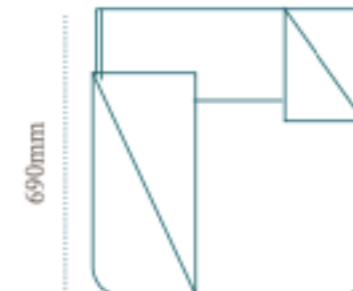

Aarde

750mm

AAR10S

All Stone

weight: 110kg (243lb)

inch: 30" x 30" x 43"

750mm

AAR06S

All Stone

weight: 90kg (198lb)

inch: 30" x 30" x 27"

430mm

AAR08S

All Stone

weight: 45kg (99lb)

inch: 17" x 17" x 32"

Liner Size D

430mm

AAR04S

All Stone

weight: 30kg (66lb)

inch: 17" x 17" x 16"

Liner Size D

AAR07S

All Stone

weight: 115kg (254lb)

inch: 55" x 22" x 27"

x4 Liners Sizes C

1400mm

side angle

560mm