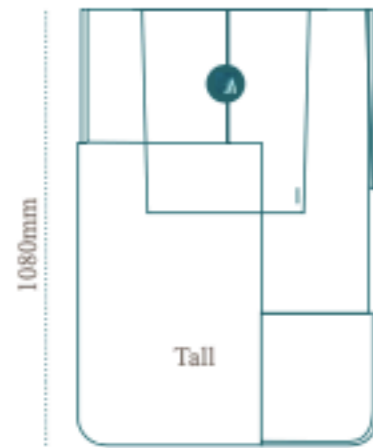

Aarde

750mm

AAR10S

All Stone

weight: 110kg (243lb)

inch: 30" x 30" x 43"

750mm

AAR06S

All Stone

weight: 90kg (198lb)

inch: 30" x 30" x 27"

430mm

AAR08S

All Stone

weight: 45kg (99lb)

inch: 17" x 17" x 32"

Liner Size D

430mm

AAR04S

All Stone

weight: 30kg (66lb)

inch: 17" x 17" x 16"

Liner Size D

AAR07S

All Stone

weight: 115kg (254lb)

inch: 55" x 22" x 27"

x4 Liners Sizes C

1400mm

side angle

560mm