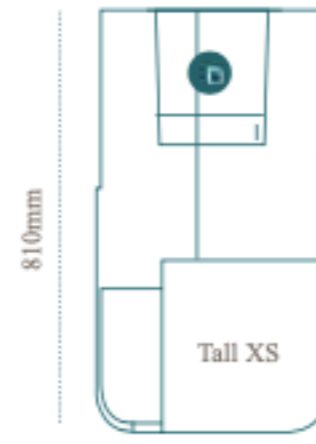

Aarde

750mm

AAR10S

All Stone

weight: 110kg (243lb)

inch: 30" x 30" x 43"

750mm

AAR06S

All Stone

weight: 90kg (198lb)

inch: 30" x 30" x 27"

430mm

AAR08S

All Stone

weight: 45kg (99lb)

inch: 17" x 17" x 32"

Liner Size D

430mm

AAR04S

All Stone

weight: 30kg (66lb)

inch: 17" x 17" x 16"

Liner Size D

AAR07S

All Stone

weight: 115kg (254lb)

inch: 55" x 22" x 27"

x4 Liners Sizes C

1400mm

side angle

560mm