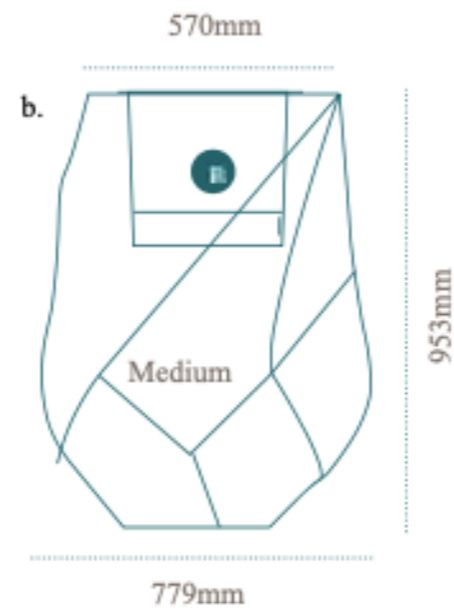

# Bhaca

60kg  
**BHA11S**

135.0 lb  
all stone

weight: 100kg (220lb)

inch: 29.3x23.6x44.8"

42kg/90kg  
**BHA09S**

105.0 lb  
all stone

weight: 90kg (20lb)

inch: 30.7x22.4x37.5"

42kg/80kg  
**BHA06S**

105.0 lb  
all stone

weight: 80kg (176lb)

inch: 26.7x23.6x34.3"

42kg/35kg  
**BHA05S**

105.0 lb  
all stone

weight: 35kg (77lb)

inch: 17.8x13.4x22.2"