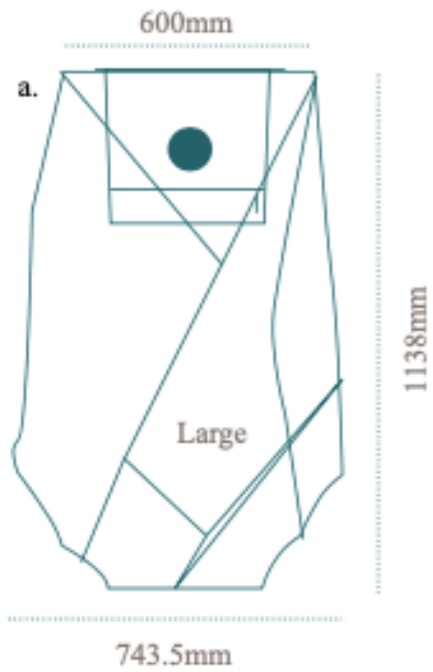

# Bhaca

60kg  
**BHA11S**

135.0 lb  
all stone

weight: 100kg (220lb)

inch: 29.3x23.6x44.8"

42kg/90kg  
**BHA09S**

105.0 lb  
all stone

weight: 90kg (20lb)

inch: 30.7x22.4x37.5"

42kg/80kg  
**BHA06S**

105.0 lb  
all stone

weight: 80kg (176lb)

inch: 26.7x23.6x34.3"

42kg/35kg  
**BHA05S**

105.0 lb  
all stone

weight: 35kg (77lb)

inch: 17.8x13.4x22.2"