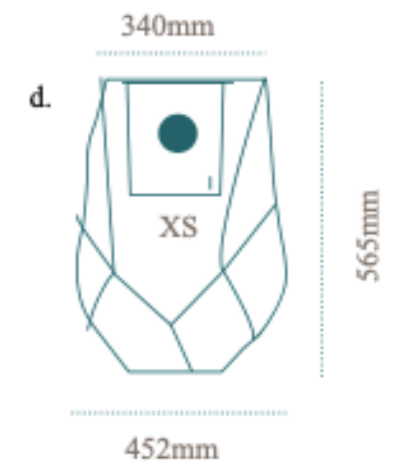

# Bhaca

60kg  
**BHA11S**

135.0 lb  
all stone

weight: 100kg (220lb)

inch: 29.3x23.6x44.8"

42kg/90kg  
**BHA09S**

105.0 lb  
all stone

weight: 90kg (20lb)

inch: 30.7x22.4x37.5"

42kg/80kg  
**BHA06S**

105.0 lb  
all stone

weight: 80kg (176lb)

inch: 26.7x23.6x34.3"

42kg/35kg  
**BHA05S**

105.0 lb  
all stone

weight: 35kg (77lb)

inch: 17.8x13.4x22.2"