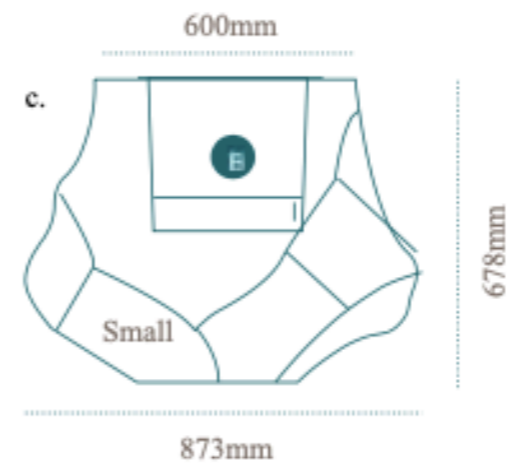

# Bhaca

60kg  
**BHA11S**

135.0 lb  
all stone

weight: 100kg (220lb)

inch: 29.3x23.6x44.8"

42kg/90kg  
**BHA09S**

105.0 lb  
all stone

weight: 90kg (20lb)

inch: 30.7x22.4x37.5"

42kg/80kg  
**BHA06S**

105.0 lb  
all stone

weight: 80kg (176lb)

inch: 26.7x23.6x34.3"

42kg/35kg  
**BHA05S**

105.0 lb  
all stone

weight: 35kg (77lb)

inch: 17.8x13.4x22.2"