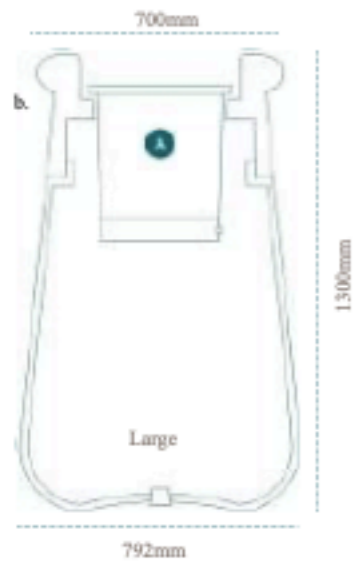

# Soma

**SOM13W/C**

stone with wood/cork  
weight: W 110kg / C 95kg  
inch: 31.2x27.6x51.2"

**SOM13S**

all stone  
weight: 120kg (302lb)  
inch: inch: 31.2x27.6x51.2"

**SOM12W/C**

stone with wood/cork  
weight: W 65kg / C 54kg  
inch: 22x19x47.2"

**SOM12S**

all stone  
weight: 85kg (187lb)  
inch: 22x19x47.2"

**SOM09S**

all stone  
Weight 38kg/86lb  
inch: 16.3x14x35"

**SOM09W/C**

stone with wood/cork  
Weight W 42kg / C 38kg  
inch: 16.3x14x35"

**SOM10W/C**

stone with wood/cork  
weight: W 75kg / C 60kg  
inch: 28.9x27.6x39.4"

**SOM10S**

all stone  
weight: 85kg (247lb)  
inch: 28.9x27.6x39.4"

**SOM07W/C**

stone with wood/cork  
weight: W 55kg / C 48kg  
inch: 27.6 x 27.6 x 27.6"

**SOM07S**

all stone  
weight: 55kg (205lb)  
inch: 27.6 x 27.6 x 27.6"