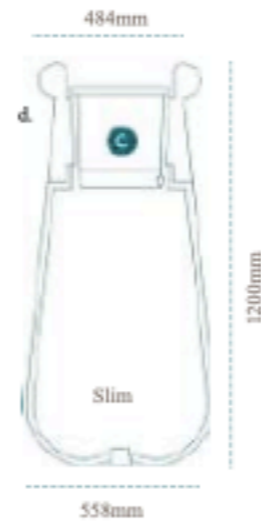

# Soma

**SOM13W/C**

stone with wood/cork  
weight: W 110kg / C 95kg  
inch: 31.2x27.6x51.2"

**SOM13S**

all stone  
weight: 120kg (302lb)  
inch: inch: 31.2x27.6x51.2"

**SOM12W/C**

stone with wood/cork  
weight: W 65kg / C 54kg  
inch: 22x19x47.2"

**SOM12S**

all stone  
weight: 85kg (187lb)  
inch: 22x19x47.2"

**SOM09S**

all stone  
Weight 38kg/86lb  
inch: 16.3x14x35"

**SOM09W/C**

stone with wood/cork  
Weight W 42kg / C 38kg  
inch: 16.3x14x35"

**SOM10W/C**

stone with wood/cork  
weight: W 75kg / C 60kg  
inch: 28.9x27.6x39.4"

**SOM10S**

all stone  
weight: 85kg (247lb)  
inch: 28.9x27.6x39.4"

**SOM07W/C**

stone with wood/cork  
weight: W 55kg / C 48kg  
inch: 27.6 x 27.6 x 27.6"

**SOM07S**

all stone  
weight: 55kg (205lb)  
inch: 27.6 x 27.6 x 27.6"