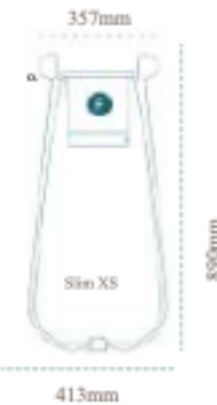

# Soma

**SOM13W/C**

stone with wood/cork  
weight: W 110kg / C 95kg  
inch: 31.2x27.6x51.2"

**SOM13S**

all stone  
weight: 120kg (302lb)  
inch: inch: 31.2x27.6x51.2"

**SOM12W/C**

stone with wood/cork  
weight: W 65kg / C 54kg  
inch: 22x19x47.2"

**SOM12S**

all stone  
weight: 85kg (187lb)  
inch: 22x19x47.2"

**SOM09S**

all stone  
Weight 38kg/86lb  
inch: 16.3x14x35"

**SOM09W/C**

stone with wood/cork  
Weight W 42kg / C 38kg  
inch: 16.3x14x35"

**SOM10W/C**

stone with wood/cork  
weight: W 75kg / C 60kg  
inch: 28.9x27.6x39.4"

**SOM10S**

all stone  
weight: 85kg (247lb)  
inch: 28.9x27.6x39.4"

**SOM07W/C**

stone with wood/cork  
weight: W 55kg / C 48kg  
inch: 27.6 x 27.6 x 27.6"

**SOM07S**

all stone  
weight: 55kg (205lb)  
inch: 27.6 x 27.6 x 27.6"