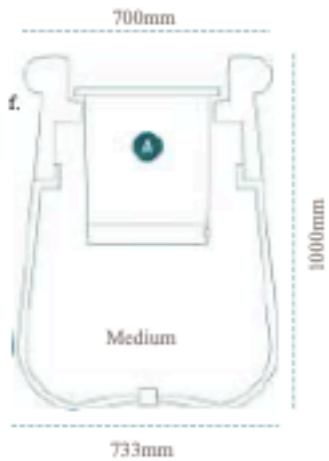

# Soma

**SOM13W/C**

stone with wood/cork  
weight: W 110kg / C 95kg  
inch: 31.2x27.6x51.2"

**SOM13S**

all stone  
weight: 120kg (302lb)  
inch: inch: 31.2x27.6x51.2"

**SOM12W/C**

stone with wood/cork  
weight: W 65kg / C 54kg  
inch: 22x19x47.2"

**SOM12S**

all stone  
weight: 85kg (187lb)  
inch: 22x19x47.2"

**SOM09S**

all stone  
Weight 38kg/86lb  
inch: 16.3x14x35"

**SOM09W/C**

stone with wood/cork  
Weight W 42kg / C 38kg  
inch: 16.3x14x35"

**SOM10W/C**

stone with wood/cork  
weight: W 75kg / C 60kg  
inch: 28.9x27.6x39.4"

**SOM10S**

all stone  
weight: 85kg (247lb)  
inch: 28.9x27.6x39.4"

**SOM07W/C**

stone with wood/cork  
weight: W 55kg / C 48kg  
inch: 27.6 x 27.6 x 27.6"

**SOM07S**

all stone  
weight: 55kg (205lb)  
inch: 27.6 x 27.6 x 27.6"