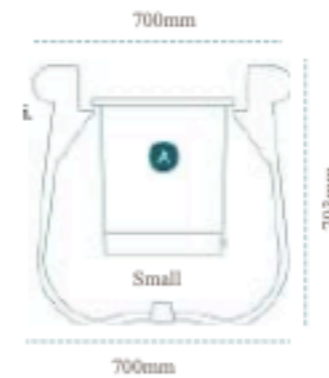

# Soma

**SOM13W/C**

stone with wood/cork  
weight: W 110kg / C 95kg  
inch: 31.2x27.6x51.2"

**SOM13S**

all stone  
weight: 120kg (302lb)  
inch: inch: 31.2x27.6x51.2"

**SOM12W/C**

stone with wood/cork  
weight: W 65kg / C 54kg  
inch: 22x19x47.2"

**SOM12S**

all stone  
weight: 85kg (187lb)  
inch: 22x19x47.2"

**SOM09S**

all stone  
Weight 38kg/86lb  
inch: 16.3x14x35"

**SOM09W/C**

stone with wood/cork  
Weight W 42kg / C 38kg  
inch: 16.3x14x35"

**SOM10W/C**

stone with wood/cork  
weight: W 75kg / C 60kg  
inch: 28.9x27.6x39.4"

**SOM10S**

all stone  
weight: 85kg (247lb)  
inch: 28.9x27.6x39.4"

**SOM07W/C**

stone with wood/cork  
weight: W 55kg / C 48kg  
inch: 27.6 x 27.6 x 27.6"

**SOM07S**

all stone  
weight: 55kg (205lb)  
inch: 27.6 x 27.6 x 27.6"