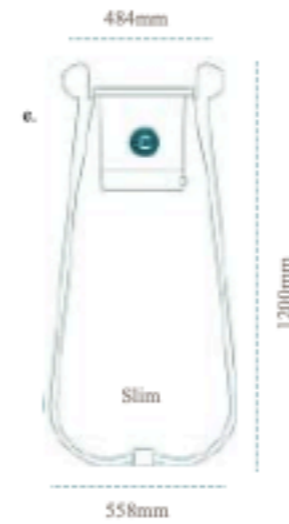

# Soma

**SOM13W/C**

stone with wood/cork  
weight: W 110kg / C 95kg  
inch: 31.2x27.6x51.2"

**SOM13S**

all stone  
weight: 120kg (302lb)  
inch: inch: 31.2x27.6x51.2"

**SOM12W/C**

stone with wood/cork  
weight: W 65kg / C 54kg  
inch: 22x19x47.2"

**SOM12S**

all stone  
weight: 85kg (187lb)  
inch: 22x19x47.2"

**SOM09S**

all stone  
Weight 38kg/86lb  
inch: 16.3x14x35"

**SOM09W/C**

stone with wood/cork  
Weight W 42kg / C 38kg  
inch: 16.3x14x35"

**SOM10W/C**

stone with wood/cork  
weight: W 75kg / C 60kg  
inch: 28.9x27.6x39.4"

**SOM10S**

all stone  
weight: 85kg (247lb)  
inch: 28.9x27.6x39.4"

**SOM07W/C**

stone with wood/cork  
weight: W 55kg / C 48kg  
inch: 27.6 x 27.6 x 27.6"

**SOM07S**

all stone  
weight: 55kg (205lb)  
inch: 27.6 x 27.6 x 27.6"