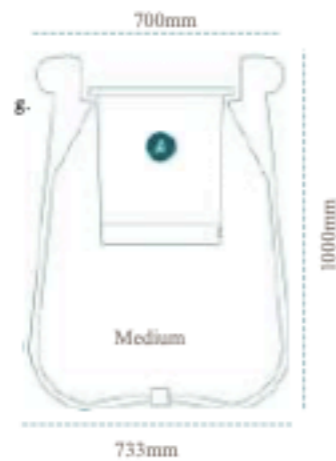

# Soma

**SOM13W/C**

stone with wood/cork  
weight: W 110kg / C 95kg  
inch: 31.2x27.6x51.2"

**SOM13S**

all stone  
weight: 120kg (302lb)  
inch: inch: 31.2x27.6x51.2"

**SOM12W/C**

stone with wood/cork  
weight: W 65kg / C 54kg  
inch: 22x19x47.2"

**SOM12S**

all stone  
weight: 85kg (187lb)  
inch: 22x19x47.2"

**SOM09S**

all stone  
Weight 38kg/86lb  
inch: 16.3x14x35"

**SOM09W/C**

stone with wood/cork  
Weight W 42kg / C 38kg  
inch: 16.3x14x35"

**SOM10W/C**

stone with wood/cork  
weight: W 75kg / C 60kg  
inch: 28.9x27.6x39.4"

**SOM10S**

all stone  
weight: 85kg (247lb)  
inch: 28.9x27.6x39.4"

**SOM07W/C**

stone with wood/cork  
weight: W 55kg / C 48kg  
inch: 27.6 x 27.6 x 27.6"

**SOM07S**

all stone  
weight: 55kg (205lb)  
inch: 27.6 x 27.6 x 27.6"