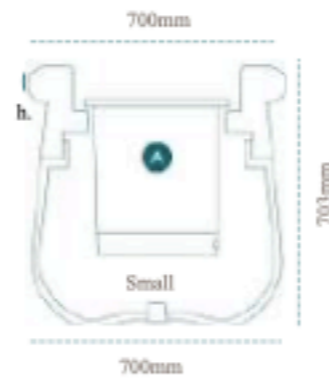

# Soma

**SOM13W/C**

stone with wood/cork  
weight: W 110kg / C 95kg  
inch: 31.2x27.6x51.2"

**SOM13S**

all stone  
weight: 120kg (302lb)  
inch: inch: 31.2x27.6x51.2"

**SOM12W/C**

stone with wood/cork  
weight: W 65kg / C 54kg  
inch: 22x19x47.2"

**SOM12S**

all stone  
weight: 85kg (187lb)  
inch: 22x19x47.2"

**SOM09S**

all stone  
Weight 38kg/86lb  
inch: 16.3x14x35"

**SOM09W/C**

stone with wood/cork  
Weight W 42kg / C 38kg  
inch: 16.3x14x35"

**SOM10W/C**

stone with wood/cork  
weight: W 75kg / C 60kg  
inch: 28.9x27.6x39.4"

**SOM10S**

all stone  
weight: 85kg (247lb)  
inch: 28.9x27.6x39.4"

**SOM07W/C**

stone with wood/cork  
weight: W 55kg / C 48kg  
inch: 27.6 x 27.6 x 27.6"

**SOM07S**

all stone  
weight: 55kg (205lb)  
inch: 27.6 x 27.6 x 27.6"