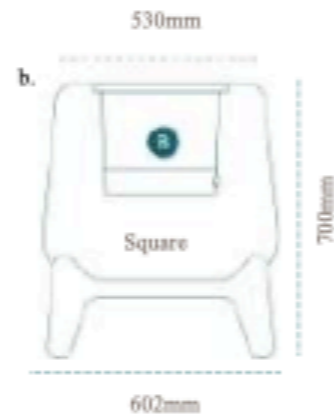

# Terra

**TER13W**

stone with wood  
weight: 82kg (187lb)  
inch: 23.7x15.9x51.2"

**TER07W**

stone with wood  
weight: 70kg (154lb)  
inch: 23.7x20.9x27.6"

**TER09W**

stone with wood  
weight: 37kg (99lb)  
inch: 17.8x12.4x36.3"

**TER05W**

stone with wood  
weight: 32kg (66lb)  
inch: 17.8x15.6x20.7"

**TER08W**

stone and wood  
weight: 95kg (265lb)  
inch: 48.1x17.3x33.5"

side angle