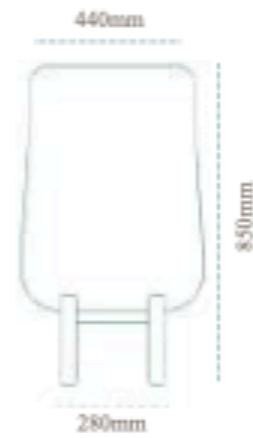

# Terra

**TER13W**

stone with wood  
weight: 82kg (187lb)  
inch: 23.7x15.9x51.2"

**TER07W**

stone with wood  
weight: 70kg (154lb)  
inch: 23.7x20.9x27.6"

**TER09W**

stone with wood  
weight: 37kg (99lb)  
inch: 17.8x12.4x36.3"

**TER05W**

stone with wood  
weight: 32kg (66lb)  
inch: 17.8x15.6x20.7"

**TER08W**

stone and wood  
weight: 95kg (265lb)  
inch: 48.1x17.3x33.5"

side angle