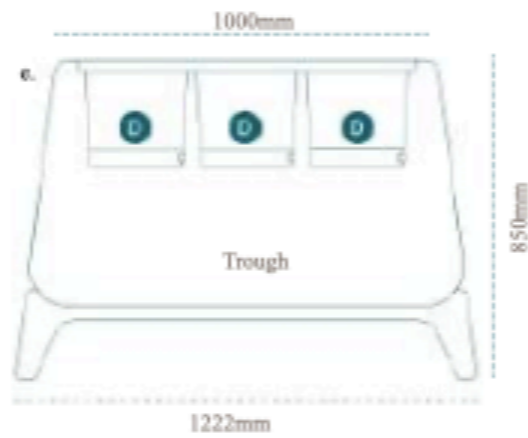

# Terra

**TER13W**

stone with wood  
weight: 82kg (187lb)  
inch: 23.7x15.9x51.2"

**TER07W**

stone with wood  
weight: 70kg (154lb)  
inch: 23.7x20.9x27.6"

**TER09W**

stone with wood  
weight: 37kg (99lb)  
inch: 17.8x12.4x36.3"

**TER05W**

stone with wood  
weight: 32kg (66lb)  
inch: 17.8x15.6x20.7"

**TER08W**

stone and wood  
weight: 95kg (265lb)  
inch: 48.1x17.3x33.5"

side angle